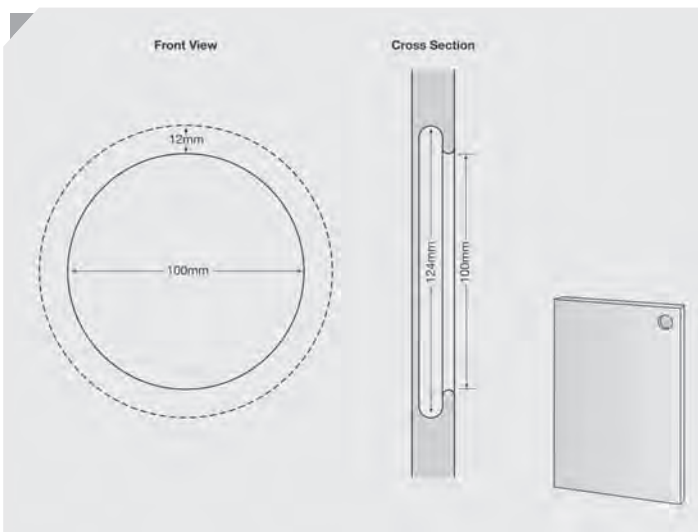

When Required: _____

(5-week lead time)

Special Requirements/Extra Information:-

Details of Hinge Holes

(if required)

Hinge holes are 35mm diameter and are set at 23.5mm from edge of door to centre of hole

5771 Maroon
5772 Latte
5440 Lime
5297 Anthracite
5570 Citrus Orange

(All colours available in 18mm and 4mm thickness except Anthracite -18mm only)

We thank you for your quote request and will get back to you with a quotation as soon as possible.

Edge Treatment Codes

Finger Pull Codes

DRAWER FRONTS, PLINTHS, PANELS ETC

Item no.	HT (mm)	Width (mm)	Edge Treatment Code	Treatment Edges	Finger Pull Code	Finger Pull Edge + Top/Bottom	Colour	Colour Code	Material Type	Quantity

CURVED DOORS

Please note that we can only proceed with curved door orders when you have signed off on a detailed drawing and/or template for EVERY door

Item no.	HT (mm)	Width (mm)	Internal Radius (mm)	Internal Circumference (mm)	Edge Treatment Code	Treatment Edges	Finger Pull Code	Finger Pull Edge + Top/Bottom	No. of Hinge holes + Side	Distance of Hinge holes from Top/bottom	Colour	Colour Code	Material Type	Quantity