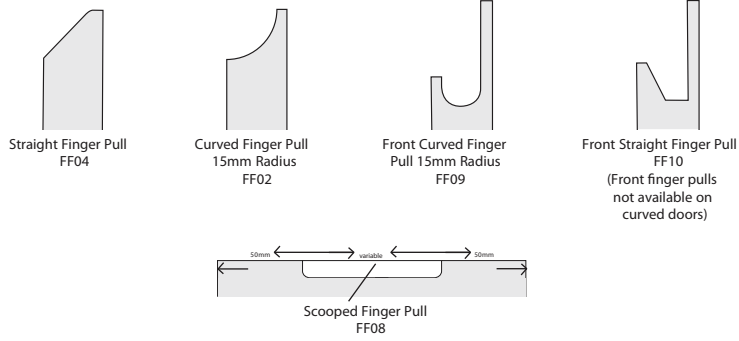

When Required: _____

(5-week lead time)

Special Requirements/Extra Information:-

Details of Hinge Holes

(if required)

Hinge holes are 35mm diameter and are set at 23.5mm from edge of door to centre of hole

5771 Maroon
5772 Latte
5440 Lime
5297 Anthracite
5570 Citrus Orange

(All colours available in 18mm and 4mm thickness except Anthracite -18mm only)

We thank you for your quote request and will get back to you with a quotation as soon as possible.

Edge Treatment Codes

Finger Pull Codes

DRAWER FRONTS, PLINTHS, PANELS ETC

Item no.	HT (mm)	Width (mm)	Edge Treatment Code	Treatment Edges	Finger Pull Code	Finger Pull Edge + Top/Bottom	Colour	Colour Code	Material Type	Quantity

CURVED DOORS

Please note that we can only proceed with curved door orders when you have signed off on a detailed drawing and/or template for EVERY door

Item no.	HT (mm)	Width (mm)	Internal Radius (mm)	Internal Circumference (mm)	Edge Treatment Code	Treatment Edges	Finger Pull Code	Finger Pull Edge + Top/Bottom	No. of Hinge holes + Side	Distance of Hinge holes from Top/bottom	Colour	Colour Code	Material Type	Quantity