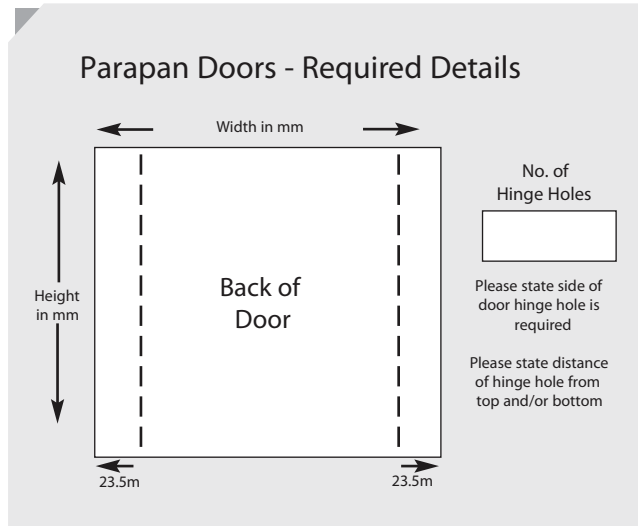

When Required: _____

(5-week lead time)

Special Requirements/Extra Information:-

Details of Hinge Holes

(if required)

Hinge holes are 35mm diameter and are set at 23.5mm from edge of door to centre of hole