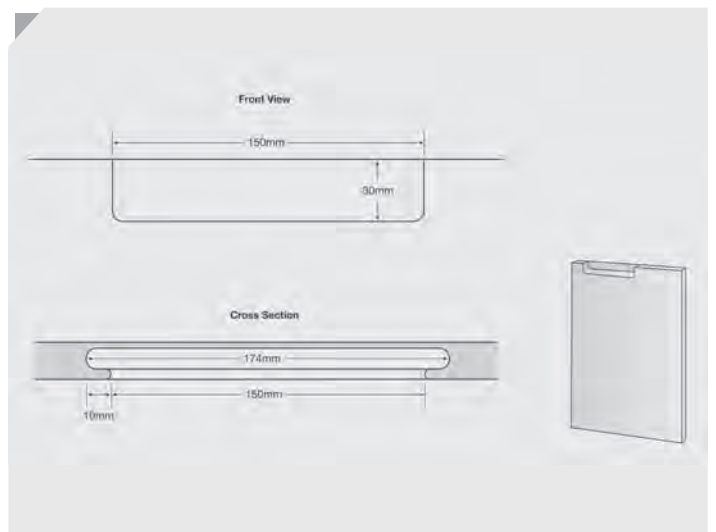

When Required: _____

(5-week lead time)

Special Requirements/Extra Information:-

Details of Hinge Holes

(if required)

Hinge holes are 35mm diameter and are set at 23.5mm from edge of door to centre of hole

5771 Maroon
5772 Latte
5440 Lime
5297 Anthracite
5570 Citrus Orange

(All colours available in 18mm and 4mm thickness except Anthracite -18mm only)

We thank you for your quote request and will get back to you with a quotation as soon as possible.

Edge Treatment Codes

Finger Pull Codes

DRAWER FRONTS, PLINTHS, PANELS ETC

Item no.	HT (mm)	Width (mm)	Edge Treatment Code	Treatment Edges	Finger Pull Code	Finger Pull Edge + Top/Bottom	Colour	Colour Code	Material Type	Quantity

CURVED DOORS

Please note that we can only proceed with curved door orders when you have signed off on a detailed drawing and/or template for EVERY door

Item no.	HT (mm)	Width (mm)	Internal Radius (mm)	Internal Circumference (mm)	Edge Treatment Code	Treatment Edges	Finger Pull Code	Finger Pull Edge + Top/Bottom	No. of Hinge holes + Side	Distance of Hinge holes from Top/bottom	Colour	Colour Code	Material Type	Quantity