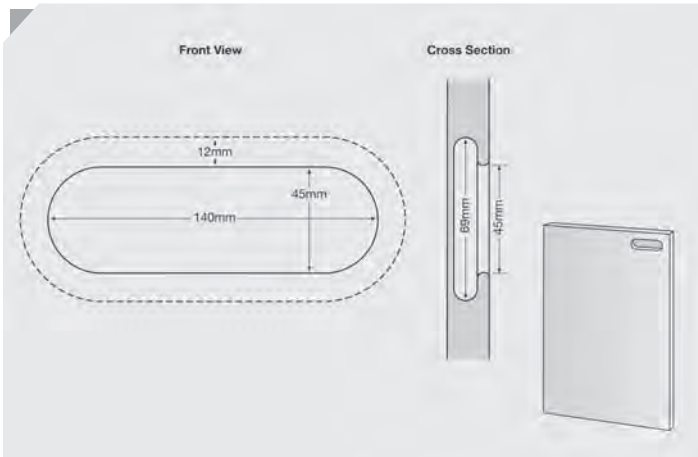

When Required: _____

(5-week lead time)

Special Requirements/Extra Information:-

Details of Hinge Holes

(if required)

Hinge holes are 35mm diameter and are set at 23.5mm from edge of door to centre of hole

5771 Maroon
5772 Latte
5440 Lime
5297 Anthracite
5570 Citrus Orange

(All colours available in 18mm and 4mm thickness except Anthracite -18mm only)

We thank you for your quote request and will get back to you with a quotation as soon as possible.

Edge Treatment Codes

Finger Pull Codes

DRAWER FRONTS, PLINTHS, PANELS ETC

Item no.	HT (mm)	Width (mm)	Edge Treatment Code	Treatment Edges	Finger Pull Code	Finger Pull Edge + Top/Bottom	Colour	Colour Code	Material Type	Quantity

CURVED DOORS

Please note that we can only proceed with curved door orders when you have signed off on a detailed drawing and/or template for EVERY door

Item no.	HT (mm)	Width (mm)	Internal Radius (mm)	Internal Circumference (mm)	Edge Treatment Code	Treatment Edges	Finger Pull Code	Finger Pull Edge + Top/Bottom	No. of Hinge holes + Side	Distance of Hinge holes from Top/bottom	Colour	Colour Code	Material Type	Quantity