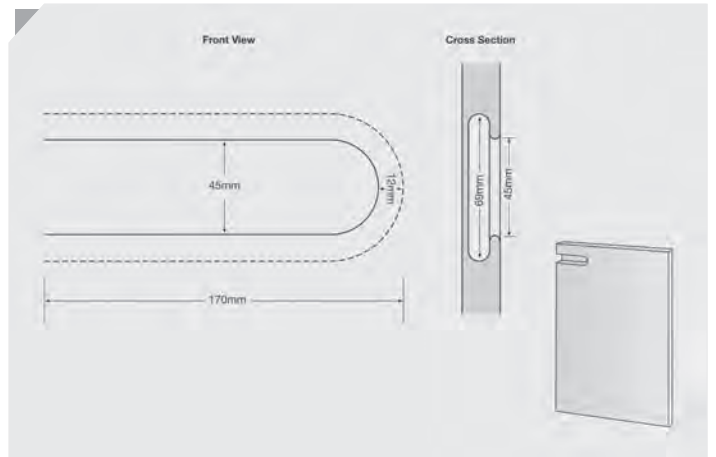

When Required: _____

(5-week lead time)

Special Requirements/Extra Information:-

Details of Hinge Holes

(if required)

Hinge holes are 35mm diameter and are set at 23.5mm from edge of door to centre of hole

5771 Maroon
5772 Latte
5440 Lime
5297 Anthracite
5570 Citrus Orange

(All colours available in 18mm and 4mm thickness except Anthracite -18mm only)

We thank you for your quote request and will get back to you with a quotation as soon as possible.

Edge Treatment Codes

Finger Pull Codes

DRAWER FRONTS, PLINTHS, PANELS ETC

Item no.	HT (mm)	Width (mm)	Edge Treatment Code	Treatment Edges	Finger Pull Code	Finger Pull Edge + Top/Bottom	Colour	Colour Code	Material Type	Quantity

CURVED DOORS

Please note that we can only proceed with curved door orders when you have signed off on a detailed drawing and/or template for EVERY door

Item no.	HT (mm)	Width (mm)	Internal Radius (mm)	Internal Circumference (mm)	Edge Treatment Code	Treatment Edges	Finger Pull Code	Finger Pull Edge + Top/Bottom	No. of Hinge holes + Side	Distance of Hinge holes from Top/bottom	Colour	Colour Code	Material Type	Quantity